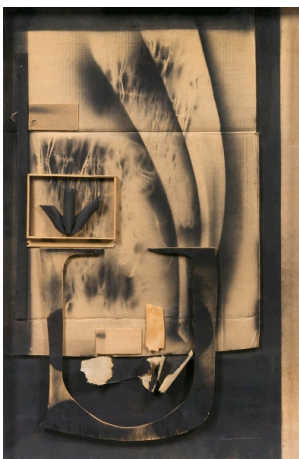

HOLLIS TAGGART

Just Off Madison 2018

Audrey Flack (b. 1931)
Abstract Force: Homage to Franz Kline, 1951-52
Signed lower left: "Audrey Flack"
Signed on stretcher verso:
"Audrey Flack"
Oil on canvas
50 x 72 inches

Audrey Flack (b. 1931)
Going for Baroque, 1953
Signed lower right: "A. Flack"
Oil on canvas
25 1/2 x 57 inches

Audrey Flack (b. 1931)
Traveling On, 1950-51
Signed lower right: "Audrey Flack"
Gouache on paper
11 7/8 x 17 7/8 inches

Louise Nevelson (1899-1988)
Collage, 1974
Signed and dated lower left:
"Louise Nevelson - 74"
Black paint, paper, and cardboard
on wood board
36 1/2 (H) x 24 (W) x 1 (D) inches