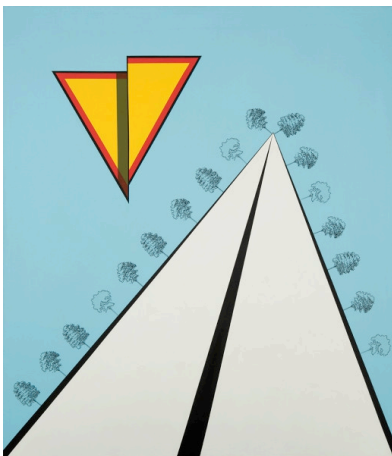

# HOLLIS TAGGART

Frieze New York 2018

**Allan D'Arcangelo (1930-1998)**

*Constellation #5, 1970*

Signed, inscribed, dated, and titled verso: "A. D'Arcangelo #437 / NYC / 1970 / Constellation #5"

Acrylic on canvas

72 x 72 inches

**Allan D'Arcangelo (1930-1998)**

*Landscape, 1967*

Signed and dated lower right:

"D'Arcangelo Nov 1, 1967"

Titled lower center:

"'Landscape'"

Inscribed on verso: "A10 / Drawing Gallery #5D"

Plastic and ink on paper

14 x 17 inches

**Allan D'Arcangelo (1930-1998)**

*Landscape, 1967*

Signed, inscribed, dated, and titled verso: "A. D'Arcangelo / nyc 1967 / 'Landscape' / 44" x 38"

Acrylic on canvas