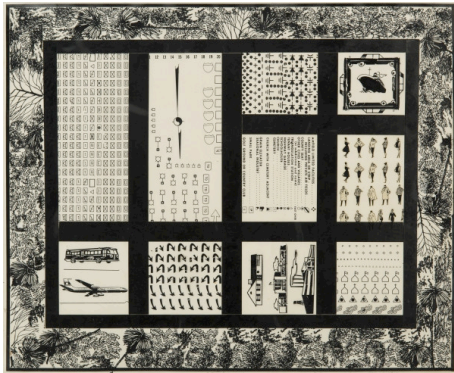

# HOLLIS TAGGART

Frieze New York 2018

**Allan D'Arcangelo (1930-1998)**

*Constellation #5, 1970*

Signed, inscribed, dated, and titled verso: "A. D'Arcangelo #437 / NYC / 1970 / Constellation #5"

Acrylic on canvas

72 x 72 inches

**Allan D'Arcangelo (1930-1998)**

*Landscape, 1967*

Signed and dated lower right:

"D'Arcangelo Nov 1, 1967"

Titled lower center:

"'Landscape'"

Inscribed on verso: "A10 / Drawing Gallery #5D"

Plastic and ink on paper

14 x 17 inches

**Allan D'Arcangelo (1930-1998)**

*Landscape, 1967*

Signed, inscribed, dated, and titled verso: "A. D'Arcangelo / nyc 1967 / 'Landscape' / 44" x 38"

Acrylic on canvas

**Allan D'Arcangelo** (1930-1998)  
*Side-View Mirror, 1966*  
Signed and numbered on base: "D'Arcangelo 43/75"  
Silkscreen on side-view mirror  
mounted on black lucite base  
6 3/4 (H) x 5 5/8 (W) x 6 (D) inches  
Edition 45 of 75